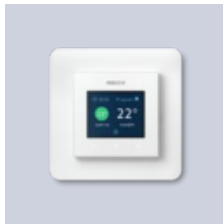

The package includes the following:

EB-Therm
500